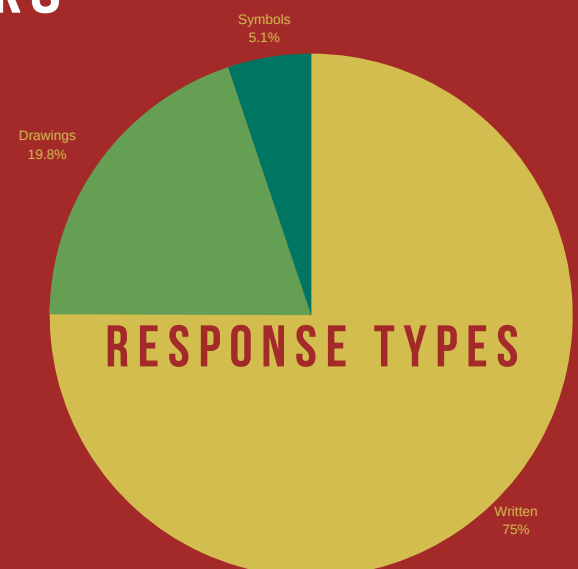

HISTORY

Inspired by NBC Television Network's Democracy Plaza at Rockefeller Center, IUPUI's Democracy Plaza (DP) launched in 2008 and was the first program of its kind at a university in the United States. The mission of Democracy Plaza is to support the development of well-informed and engaged students through critical thinking and civil discourse on political, cultural, and societal issues through a social justice lens.

DP is unique for its inclusion of physical spaces: 16 chalkboards located outside in the heart of IUPUI's campus and 3 permanent dry-erase boards in the Campus Center. The Social Justice Scholars maintain these boards and put up weekly questions to engage the IUPUI community in current issues.

DP BY THE NUMBERS

Democracy Plaza is an effective platform for civil discourse, generating over 12,000 responses over the course of the 2017-2018 academic year. The physical design of DP encourages creativity in responses, including drawings, symbols and written text.